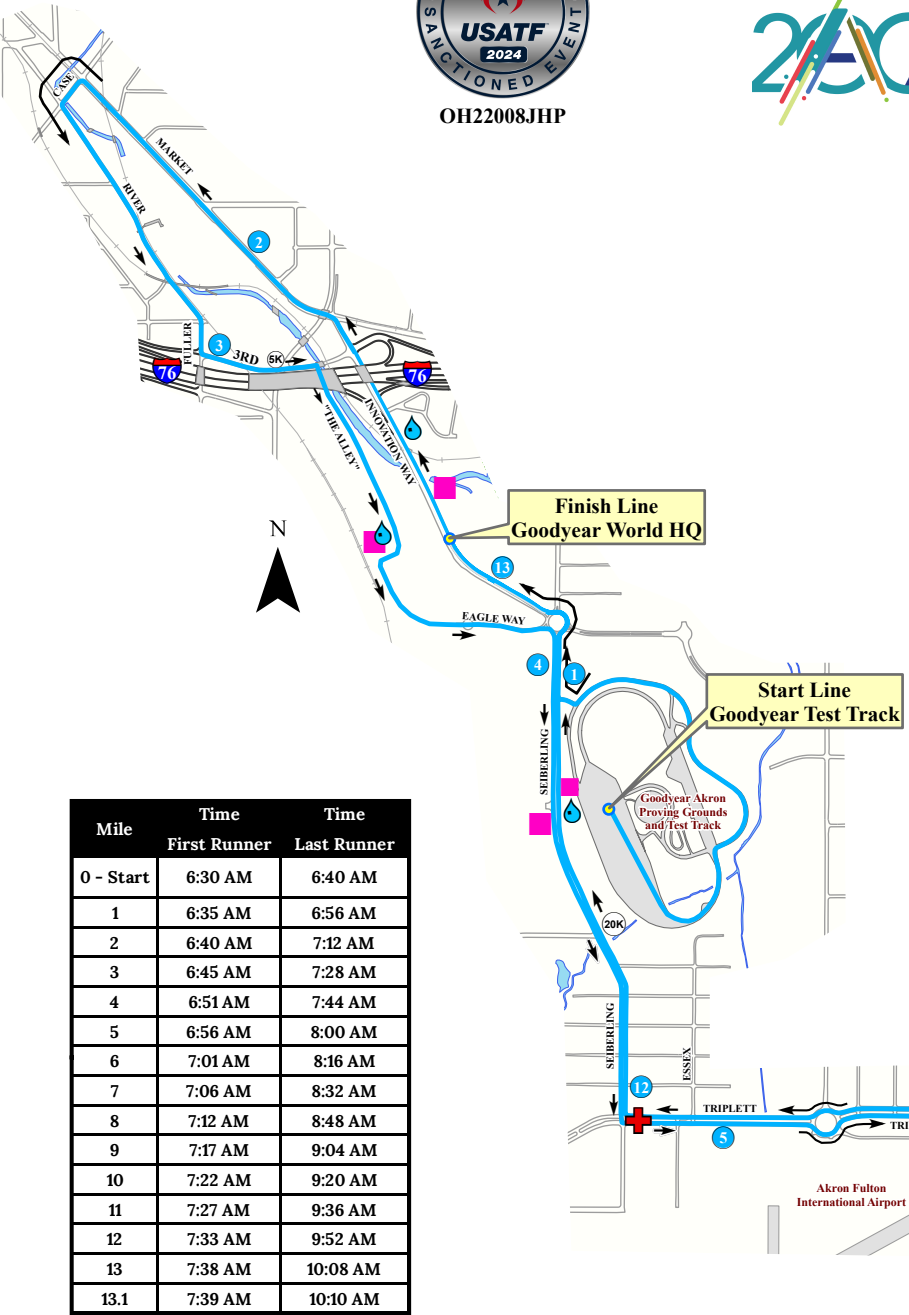

OH22008JHP

2025 Half Marathon Course

AKRON MARATHON RACE SERIES

HALF | 10K

Mile	Time	Time
	First Runner	Last Runner
0 - Start	6:30 AM	6:40 AM
1	6:35 AM	6:56 AM
2	6:40 AM	7:12 AM
3	6:45 AM	7:28 AM
4	6:51 AM	7:44 AM
5	6:56 AM	8:00 AM
6	7:01 AM	8:16 AM
7	7:06 AM	8:32 AM
8	7:12 AM	8:48 AM
9	7:17 AM	9:04 AM
10	7:22 AM	9:20 AM
11	7:27 AM	9:36 AM
12	7:33 AM	9:52 AM
13	7:38 AM	10:08 AM
13.1	7:39 AM	10:10 AM

- Start/Finish Lines
- Half Mile Markers
- Kilometer Markers
- Fluid Stations
- Energy Gel Stations
- Medical Aid Stations
- Restrooms
- Half Marathon