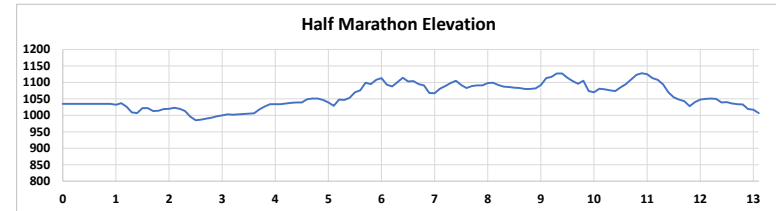

OH22008JHP

2025 Half Marathon Course

AKRON MARATHON RACE SERIES

HALF | 10K

Mile	Time	Time
	First Runner	Last Runner
0 - Start	6:30 AM	6:40 AM
1	6:35 AM	6:56 AM
2	6:40 AM	7:12 AM
3	6:45 AM	7:28 AM
4	6:51 AM	7:44 AM
5	6:56 AM	8:00 AM
6	7:01 AM	8:16 AM
7	7:06 AM	8:32 AM
8	7:12 AM	8:48 AM
9	7:17 AM	9:04 AM
10	7:22 AM	9:20 AM
11	7:27 AM	9:36 AM
12	7:33 AM	9:52 AM
13	7:38 AM	10:08 AM
13.1	7:39 AM	10:10 AM

- Start/Finish Lines
- Half Mile Markers
- Kilometer Markers
- Fluid Stations
- Energy Gel Stations
- Medical Aid Stations
- Restrooms
- Half Marathon