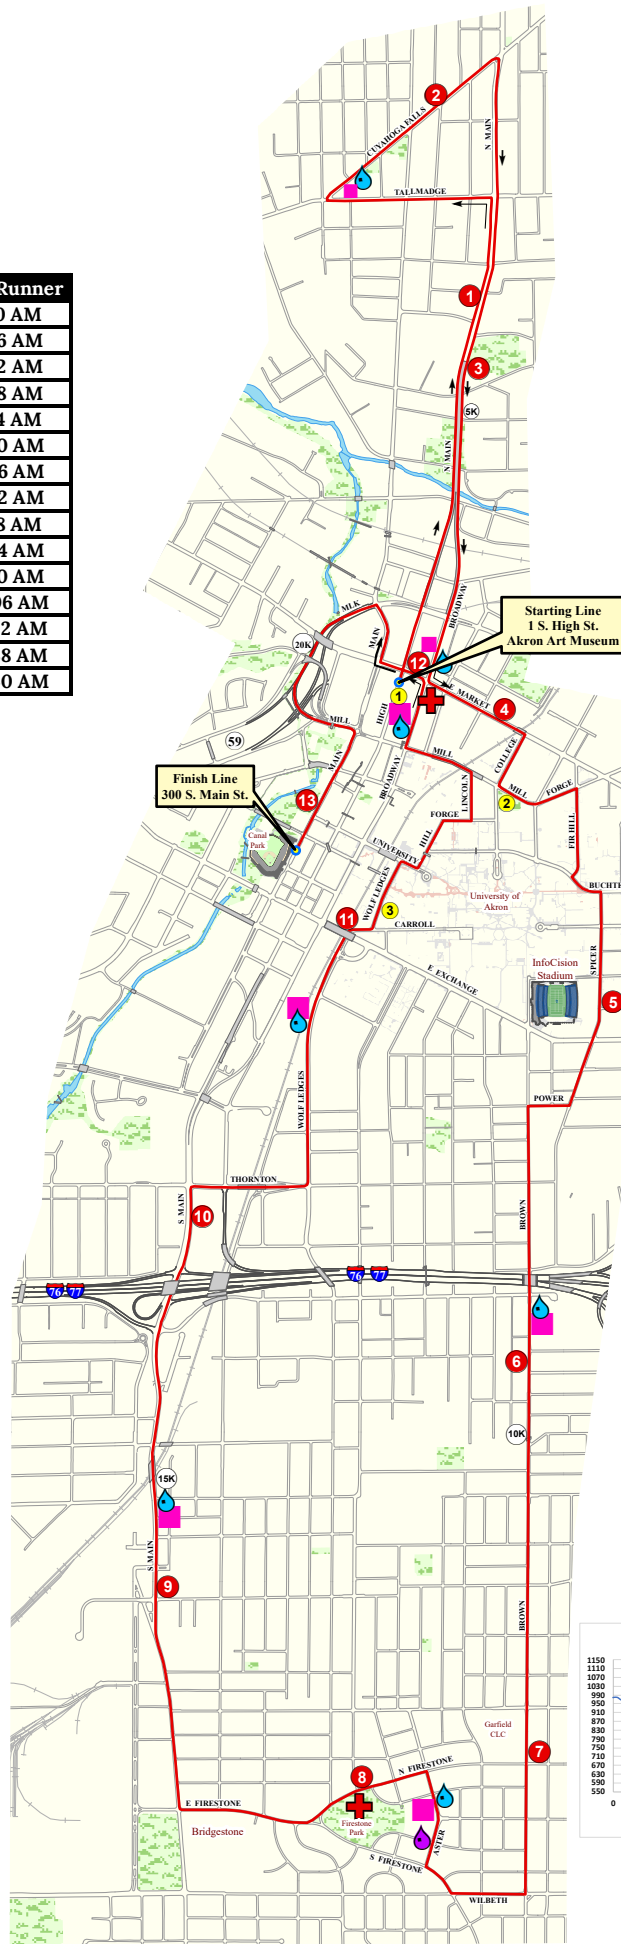

2024 Half Marathon Course

AKRON MARATHON
RACE SERIES

PRESENTED BY

FirstEnergy

MARATHON
HALF | RELAY

OH23015JHP

Mile	First Runner	Last Runner
Start	7:00 AM	7:10 AM
1	7:04 AM	7:26 AM
2	7:09 AM	7:42 AM
3	7:14 AM	7:58 AM
4	7:19 AM	8:14 AM
5	7:24 AM	8:30 AM
6	7:29 AM	8:46 AM
7	7:34 AM	9:02 AM
8	7:39 AM	9:18 AM
9	7:44 AM	9:34 AM
10	7:49 AM	9:50 AM
11	7:54 AM	10:06 AM
12	7:59 AM	10:22 AM
13	8:04 AM	10:38 AM
13.1	8:05 AM	10:40 AM

- Start/Finish Lines
- Half Mile Marker
- Relay Leg
- Kilometer Marker
- Fluid Station
- Energy Gel Station
- Medical Aid Station
- Restroom
- Half Marathon Course