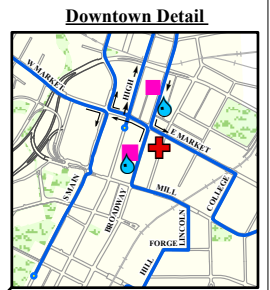

2024 Marathon Course

AKRON MARATHON RACE SERIES

FirstEnergy

MARATHON HALF | RELAY

OH23016JHP

Starting Line
1 S. High St.
Akron Art Museum

Finish Line
300 S. Main St.

Mile	First	Last Runner
Start	7:00 AM	7:10 AM
1	7:05 AM	7:25 AM
2	7:10 AM	7:40 AM
3	7:15 AM	7:55 AM
4	7:20 AM	8:10 AM
5	7:25 AM	8:25 AM
6	7:31 AM	8:40 AM
7	7:36 AM	8:55 AM
8	7:41 AM	9:10 AM
9	7:46 AM	9:25 AM
10	7:51 AM	9:40 AM
11	7:56 AM	9:55 AM
12	8:02 AM	10:10 AM
13	8:07 AM	10:25 AM
14	8:12 AM	10:40 AM
15	8:17 AM	10:55 AM
16	8:22 AM	11:10 AM
17	8:27 AM	11:25 AM
18	8:33 AM	11:40 AM
19	8:38 AM	11:55 AM
20	8:43 AM	12:10 PM
21	8:48 AM	12:25 PM
22	8:53 AM	12:40 PM
23	8:58 AM	12:55 PM
24	9:04 AM	1:10 PM
25	9:09 AM	1:25 PM
26	9:14 AM	1:40 PM
26.2	9:15 AM	1:43 PM

- Start/Finish Lines
- Mile Marker
- Relay Leg
- Kilometer Marker
- 💧 Fluid Station
- 💧 Energy Gel Station
- + Medical Aid Station
- Restroom
- Marathon Course