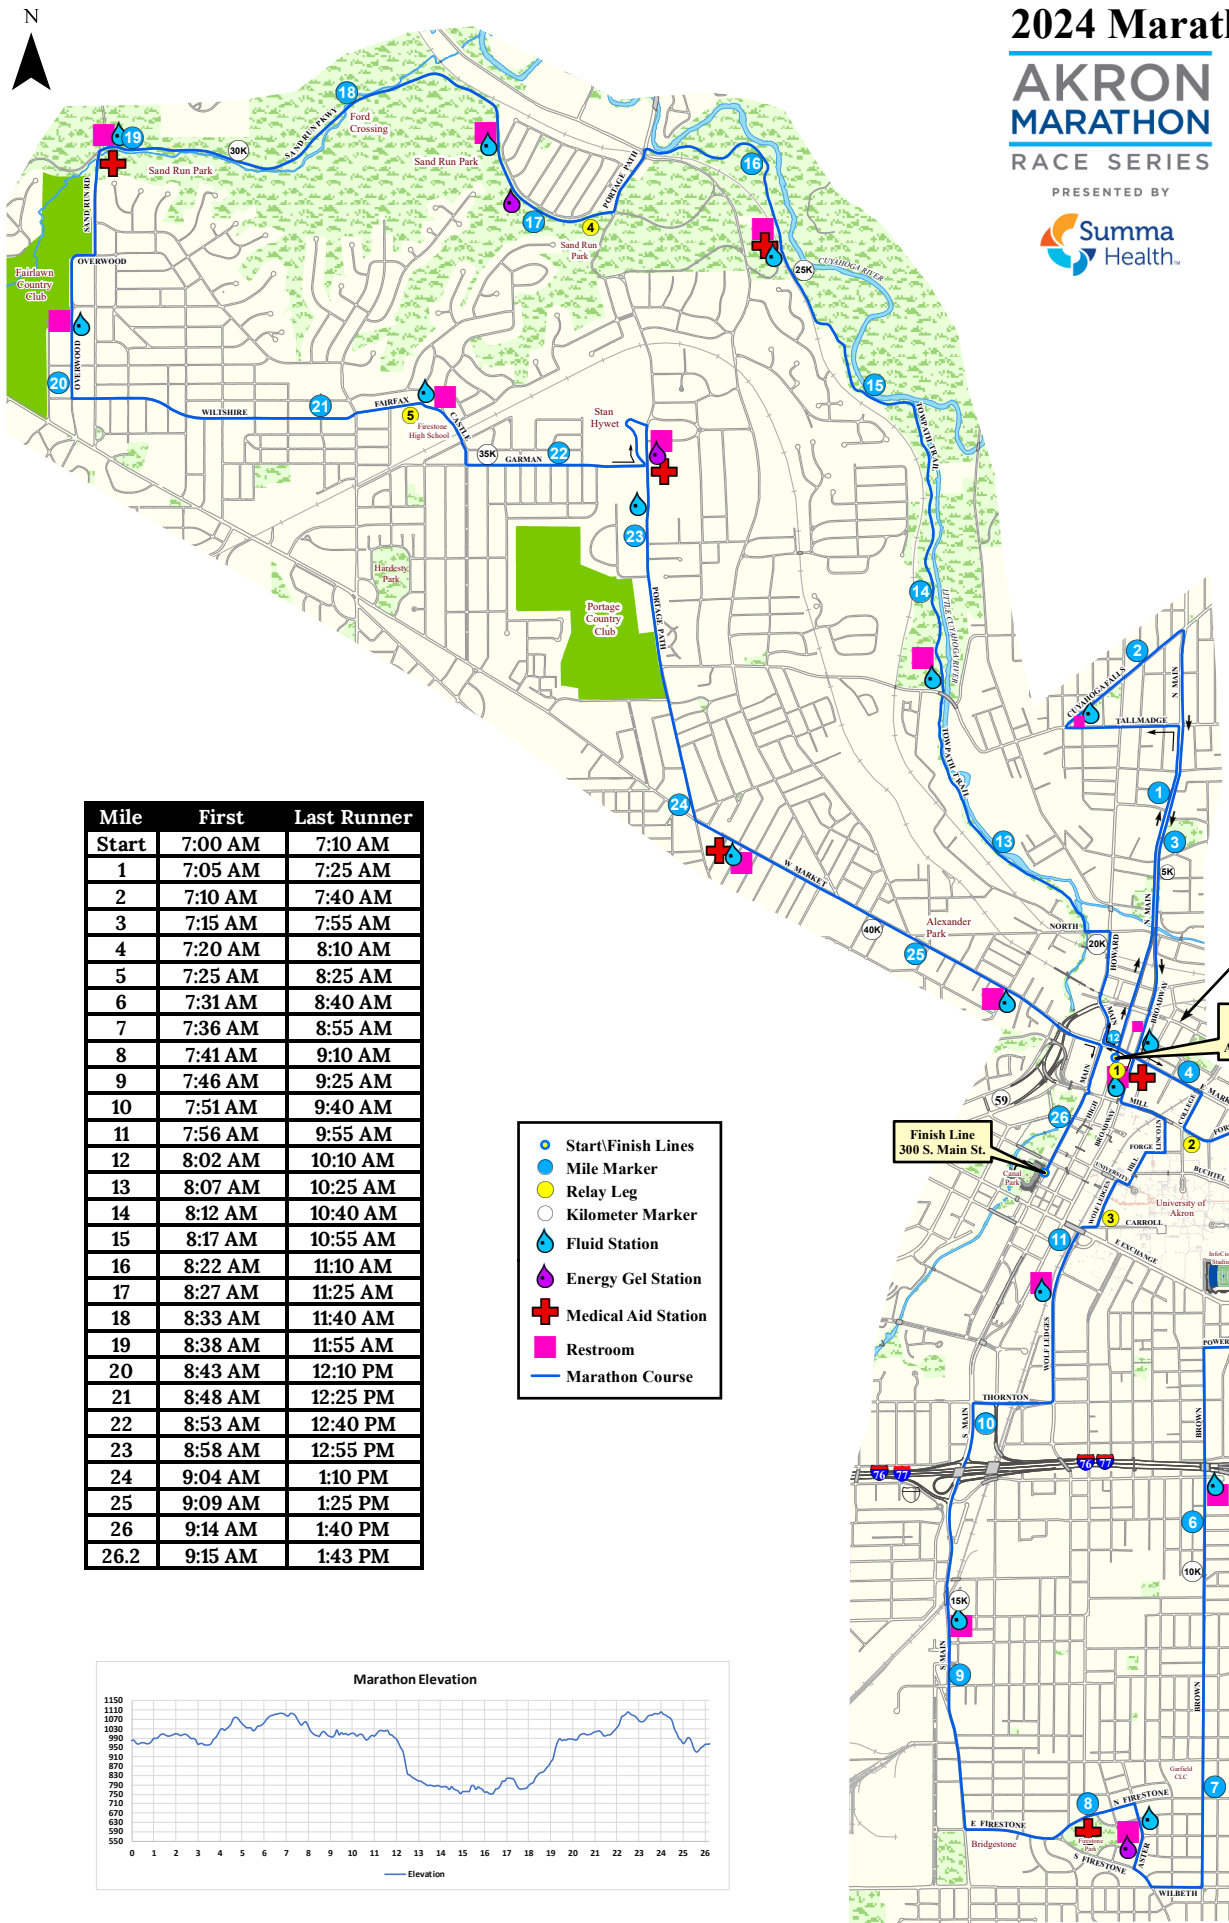

2024 Marathon Course

AKRON MARATHON RACE SERIES

FirstEnergy

MARATHON HALF | RELAY

OH23016JHP

Starting Line
1 S. High St.
Akron Art Museum

Finish Line
300 S. Main St.

Mile	First	Last Runner
Start	7:00 AM	7:10 AM
1	7:05 AM	7:25 AM
2	7:10 AM	7:40 AM
3	7:15 AM	7:55 AM
4	7:20 AM	8:10 AM
5	7:25 AM	8:25 AM
6	7:31 AM	8:40 AM
7	7:36 AM	8:55 AM
8	7:41 AM	9:10 AM
9	7:46 AM	9:25 AM
10	7:51 AM	9:40 AM
11	7:56 AM	9:55 AM
12	8:02 AM	10:10 AM
13	8:07 AM	10:25 AM
14	8:12 AM	10:40 AM
15	8:17 AM	10:55 AM
16	8:22 AM	11:10 AM
17	8:27 AM	11:25 AM
18	8:33 AM	11:40 AM
19	8:38 AM	11:55 AM
20	8:43 AM	12:10 PM
21	8:48 AM	12:25 PM
22	8:53 AM	12:40 PM
23	8:58 AM	12:55 PM
24	9:04 AM	1:10 PM
25	9:09 AM	1:25 PM
26	9:14 AM	1:40 PM
26.2	9:15 AM	1:43 PM

- Start/Finish Lines
- Mile Marker
- Relay Leg
- Kilometer Marker
- 💧 Fluid Station
- 💧 Energy Gel Station
- + Medical Aid Station
- Restroom
- Marathon Course